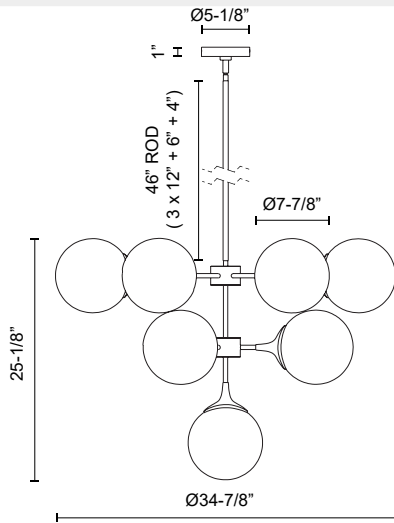

## NOUVEAU CH505335

FIXTURE DIMENSIONS	D34-7/8" x H25-1/8"
LAMP TYPE	E26
MAX WATTAGE	40W
BULB QTY	10
BULBS INCLUDED	No
VOLTAGE	120V
GLASS DETAILS	Opal Glass
MATERIAL	Glass; Steel;
ROD LENGTH	46" Max (3x12" + 1x6" + 1x4")
DIAMETER OF ROD	1/2"
WIRE LENGTH	60"
MINIMUM HANG HEIGHT	30"
SLOPED CEILING ADAPTABLE	Yes, Up to 45 Degrees
LOCATION	Dry
CANOPY DIMENSIONS	D5-1/8" x H1"
PAINT FINISH	AG01; MB01;

[ D - Diameter, L - Length, W - Width, H - Height, E - Extension ]